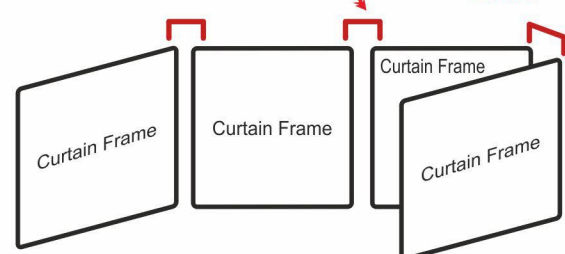

1. 2 4 curtain frames using frame connectors **SP-WFC22**
   see pg 37