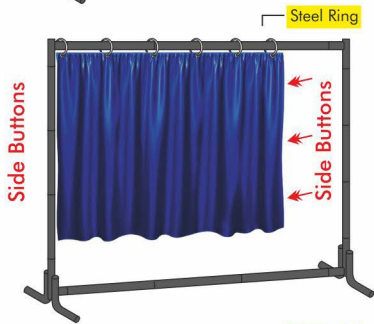

Loose Curtain Short Height (140cm)

1. are supplied with:
2. Eyelets on top side.
   - Steel rings for hanging curtain.
   - Side buttons for joining extension curtain.
   - Curtain height 1400mm (4.5ft)
   - Available in 6 curtain colours
   - Specify curtain colour when ordering.
3. Castors kit optional (see pg. 36)

Sizes	Curtain Only	Frame & Curtain
Full Height	Pkng: 10pcs/box	Pkng: 1set/box
	Model	Model
4' x 4.5' (120x140cm)	SP-C445PF	SP-FC445PF
6' x 4.5' (180x140cm)	SP-C645PF	SP-FC645PF
8' x 4.5' (240x140cm)	SP-C845PF	SP-FC845PF
10' x 4.5' (300x140cm)	SP-C1045PF	SP-FC1045PF

• Frame only also available