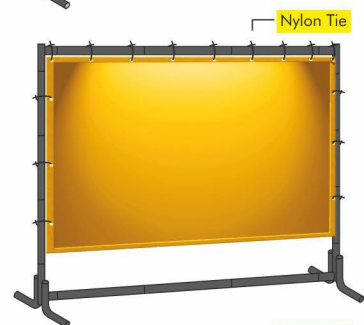

• Frame only also available

Tie-down Curtain Full Height (180cm)

- are supplied with:
- Eyelets on 4 sides.
 - Nylon ties to tie to frame
 - Curtain height 1750mm (6ft)
 - Available in 5 curtain colours
 - Specify curtain colour when ordering.
- Castors kit optional (see pg. 36)

• Frame only also available

Tie-down Curtain Short Height (140cm)

- are supplied with:
- Eyelets on 3 sides.
 - Nylon ties to tie to frame
 - Curtain height 1400mm (4.5ft)
 - Available in 6 curtain colours
 - Specify curtain colour when ordering.
- Castors kit optional (see pg. 36)