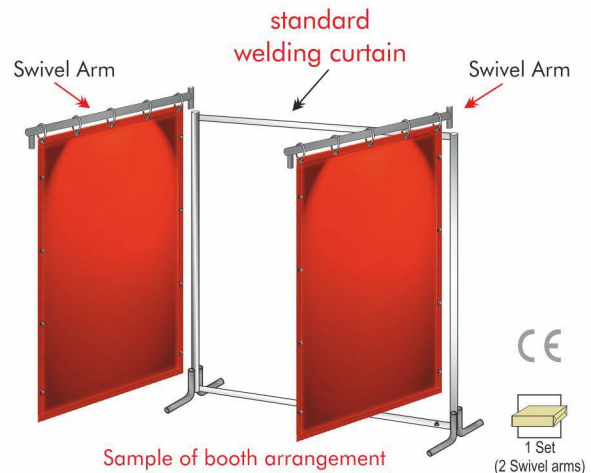

MAKE YOUR OWN WELDING BOOTHS

- 1 2 curtain frames using top bar kit
For strip curtain for the top bar kit, see pg33

- 2 4 curtain frames using frame connectors **SP-WFC22**
see pg 37

Welding Curtain Swivel Arms

Swivel Arms:

- For extending welding screen coverage
- Create 3-sided welding booths
- **Easy fit - no tools required**
- Swivel arms are supplied with 1800mm/6ft height curtains
- 2 models available:

Table Top Welding Curtains

- For portable welding safety & protection (folds & fits into box)
- Magnetic Base Curtain Frame
- For secure hold on welding table
- No assembly required
- Box size: 31 x 31 x 3 1/2"
- Net weight: 9.00 kgs