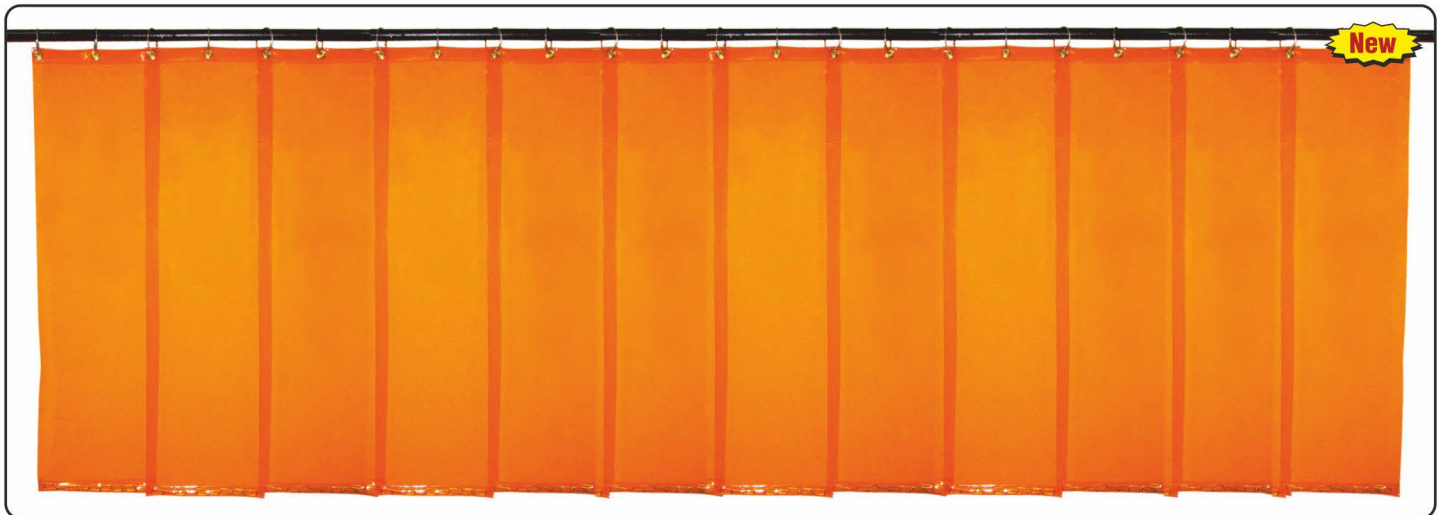

PVC STRIP PARTITIONS

USE & APPLICATION

PVC partitions are useful in industrial/contract sites where arc welding or metal grinding activity can cause harm. The strip partitions provide flexibility of user/machine/equipment movement thru the partitioned area. The strips allow a walk thru partition for free movement thru them, without damage to person or machine.

B THIN STRIP PARTITIONS

WALK THRU

Material : PVC strips
Strip Size : 325mm width x 0.35mm thickness
(13" width x 0.014mil thickness)
Colour : Yellow, Orange, Blue, Gray & Dark Green
Minimum order width = 900mm (36")

Features :

- Each 325mm strip has 3 eyelets
- 3 hanging rings are included
- Hang strip curtain anywhere using suitable pipe or hooks

Net Weight : 650gm

Model	Kit Size	Height
SP-SC35900X1.8	0.35mm x 900mm x 1.8m	1.8m
SP-SC35900X3	0.35mm x 900mm x 3m	3m
SP-SC35900X4	0.35mm x 900mm x 4m	4m
SP-SC35900X5	0.35mm x 900mm x 5m	5m
SP-SC35900X6	0.35mm x 900mm x 6m	6m
SP-SC35900X8	0.35mm x 900mm x 8m	8m

To Order :

1) Select model # from table on left, based on required Strip Height : 3m, 4m, 5m, 6m or 8m (10ft, 15ft, 20ft, 25ft)
2) Specify Partition Width : in multiples of 300mm (12")
  Minimum order width = 900mm (36")

THIN STRIP WELDING CURTAIN

WALK THRU

are supplied with:

- Eyelets on top side
- Nylon ties to attach to top bar
- Strip size 325mm x 1750mm (13"x6ft) approx
- Available in 5 curtain colours except opaque

- Specify curtain colour when ordering

Sizes	Frame & Curtain	Curtain Only
Full Height	Pkng: 1 set/box	Pkng: 10pcs/box
	Model	Model
6' x 6' (180x180cm)	SP-SFC3566	SP-SC3566
8' x 6' (240x180cm)	SP-SFC3586	SP-SC3586
10' x 6' (300x180cm)	SP-SFC35106	SP-SC35106

- Strip curtain is sold as curtain only or frame + curtain
- select model from table on left