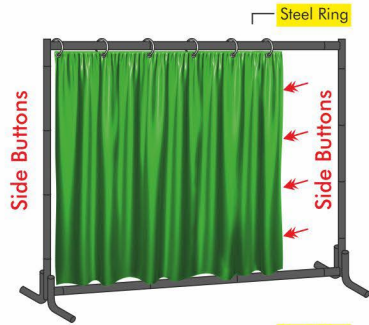

Welspring makes several models of welding curtains as listed below.

1. Welspring made welding curtains are made from 1.4 mil (0.35mm) PVC film, and treated with special additives for UV Stability and Flame resistance.
2. Meeting of EN 1598-2011 norms for welding curtains ensures that the curtain material has acceptable transparency, reflectance, UV protection and flame retardance.
3. Some colours, particularly for the USA/Canada market, meet UV stability and FR norms only. They may not meet the transparency & reflectance requirements of EN 1598, and hence may not be compliant with CE norms. Look for the CE mark under colour available on pg.32
4. Actual curtain sizes are slightly less than the metal frame size, as they are made to suit the metal frames that they fit in.
5. Special custom to order sizes can also be supplied.

Loose Curtain Full Height (180cm)

1. are supplied with:
2. Eyelets on top side.
   - Steel rings for hanging curtain.
   - Side buttons for joining extension curtain.
   - Curtain height 1750mm (6ft)
   - Available in 5 curtain colours
   - Specify curtain colour when ordering.
3. Castors kit optional (see pg. 36)

Sizes	Curtain Only	Frame & Curtain
Full Height	Pkng: 10pcs/box	Pkng: 1set/box
	Model	Model
4' x 6' (120x180cm)	SP-C46PF	SP-FC46PF
6' x 6' (180x180cm)	SP-C66PF	SP-FC66PF
8' x 6' (240x180cm)	SP-C86PF	SP-FC86PF
10' x 6' (300x180cm)	SP-C106PF	SP-FC106PF

• Frame only also available