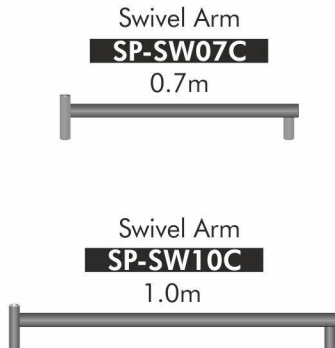

Swivel Arms:

- For extending welding screen coverage
- Create 3-sided welding booths
- **Easy fit - no tools required**
- Swivel arms are supplied with 1800mm/6ft height curtains
- 2 models available:

Table Top Welding Curtains