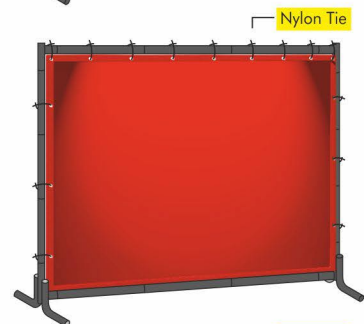

Loose Curtain Full Height (180cm)

- are supplied with:
- Eyelets on top side.
 - Steel rings for hanging curtain.
 - Side buttons for joining extension curtain.
 - Curtain height 1750mm (6ft)
 - Available in 5 curtain colours
 - Specify curtain colour when ordering.
- Castors kit optional (see pg. 36)

• Frame only also available

Loose Curtain Short Height (140cm)

- are supplied with:
- Eyelets on top side.
 - Steel rings for hanging curtain.
 - Side buttons for joining extension curtain.
 - Curtain height 1400mm (4.5ft)
 - Available in 6 curtain colours
 - Specify curtain colour when ordering.
- Castors kit optional (see pg. 36)

Sizes	Curtain Only	Frame & Curtain
Full Height	Pkng: 10pcs/box	Pkng: 1set/box
	Model	Model
4' x 4.5' (120x140cm)	SP-C445PF	SP-FC445PF
6' x 4.5' (180x140cm)	SP-C645PF	SP-FC645PF
8' x 4.5' (240x140cm)	SP-C845PF	SP-FC845PF
10' x 4.5' (300x140cm)	SP-C1045PF	SP-FC1045PF

• Frame only also available

Tie-down Curtain Full Height (180cm)

- are supplied with:
- Eyelets on 4 sides.
 - Nylon ties to tie to frame
 - Curtain height 1750mm (6ft)
 - Available in 5 curtain colours
 - Specify curtain colour when ordering.
- Castors kit optional (see pg. 36)