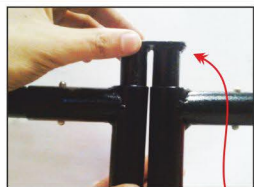

SP-FC-MAGC-PVC

Curved Magnetic Frame
PVC Screen 19" x 45"

SP-FC-MAG-CD

Magnetic Frame
Cotton Duck Fabric 20 x 26"

SP-FC-MAG-PVC

Magnetic Frame
PVC Screen 20 x 26"

New

Accessories For Welding Curtains