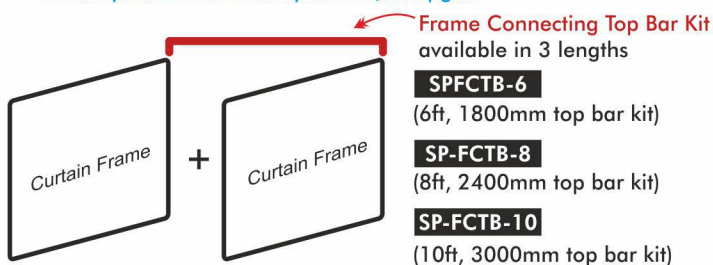

MAKE YOUR OWN WELDING BOOTHS

1. 1 2 curtain frames using top bar kit
   For strip curtain for the top bar kit, see pg33