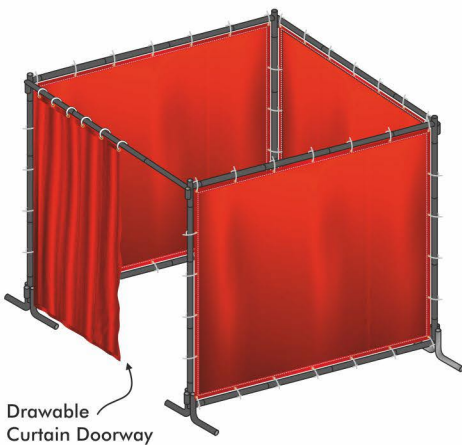

COMPLETE WELDING BOOTH WITH CURTAIN

Our welding booths are collapsible & portable enclosures that can be carried to an industrial / contract construction site where there is arc welding or metal grinding activity that generates sparks. Since sparks or welding arc light is harmful to the naked eye for workers nearby, or even passing by, it is important for visual safety, that welding booths be used in such areas. A welding booth provides a cordoned off area, for adequate visual protection for people in the near proximity of welding/grinding activity, where exposure due to the high intensity welding spark light, could be harmful.

Our welding booths are made of steel metal frames and PVC welding curtains. For European customers, compliance to EN 1598 norms is necessary in welding curtains. Look for the CE sign in "available colours" choices below.

SPECIAL FEATURES

- Each section easily slides in for locking.
- Pipe joints have screwless push fit snap locks
- No tools required for assembly.
- Made of 1" (25mm) round tube

FULL CURTAIN MODEL BOOTH